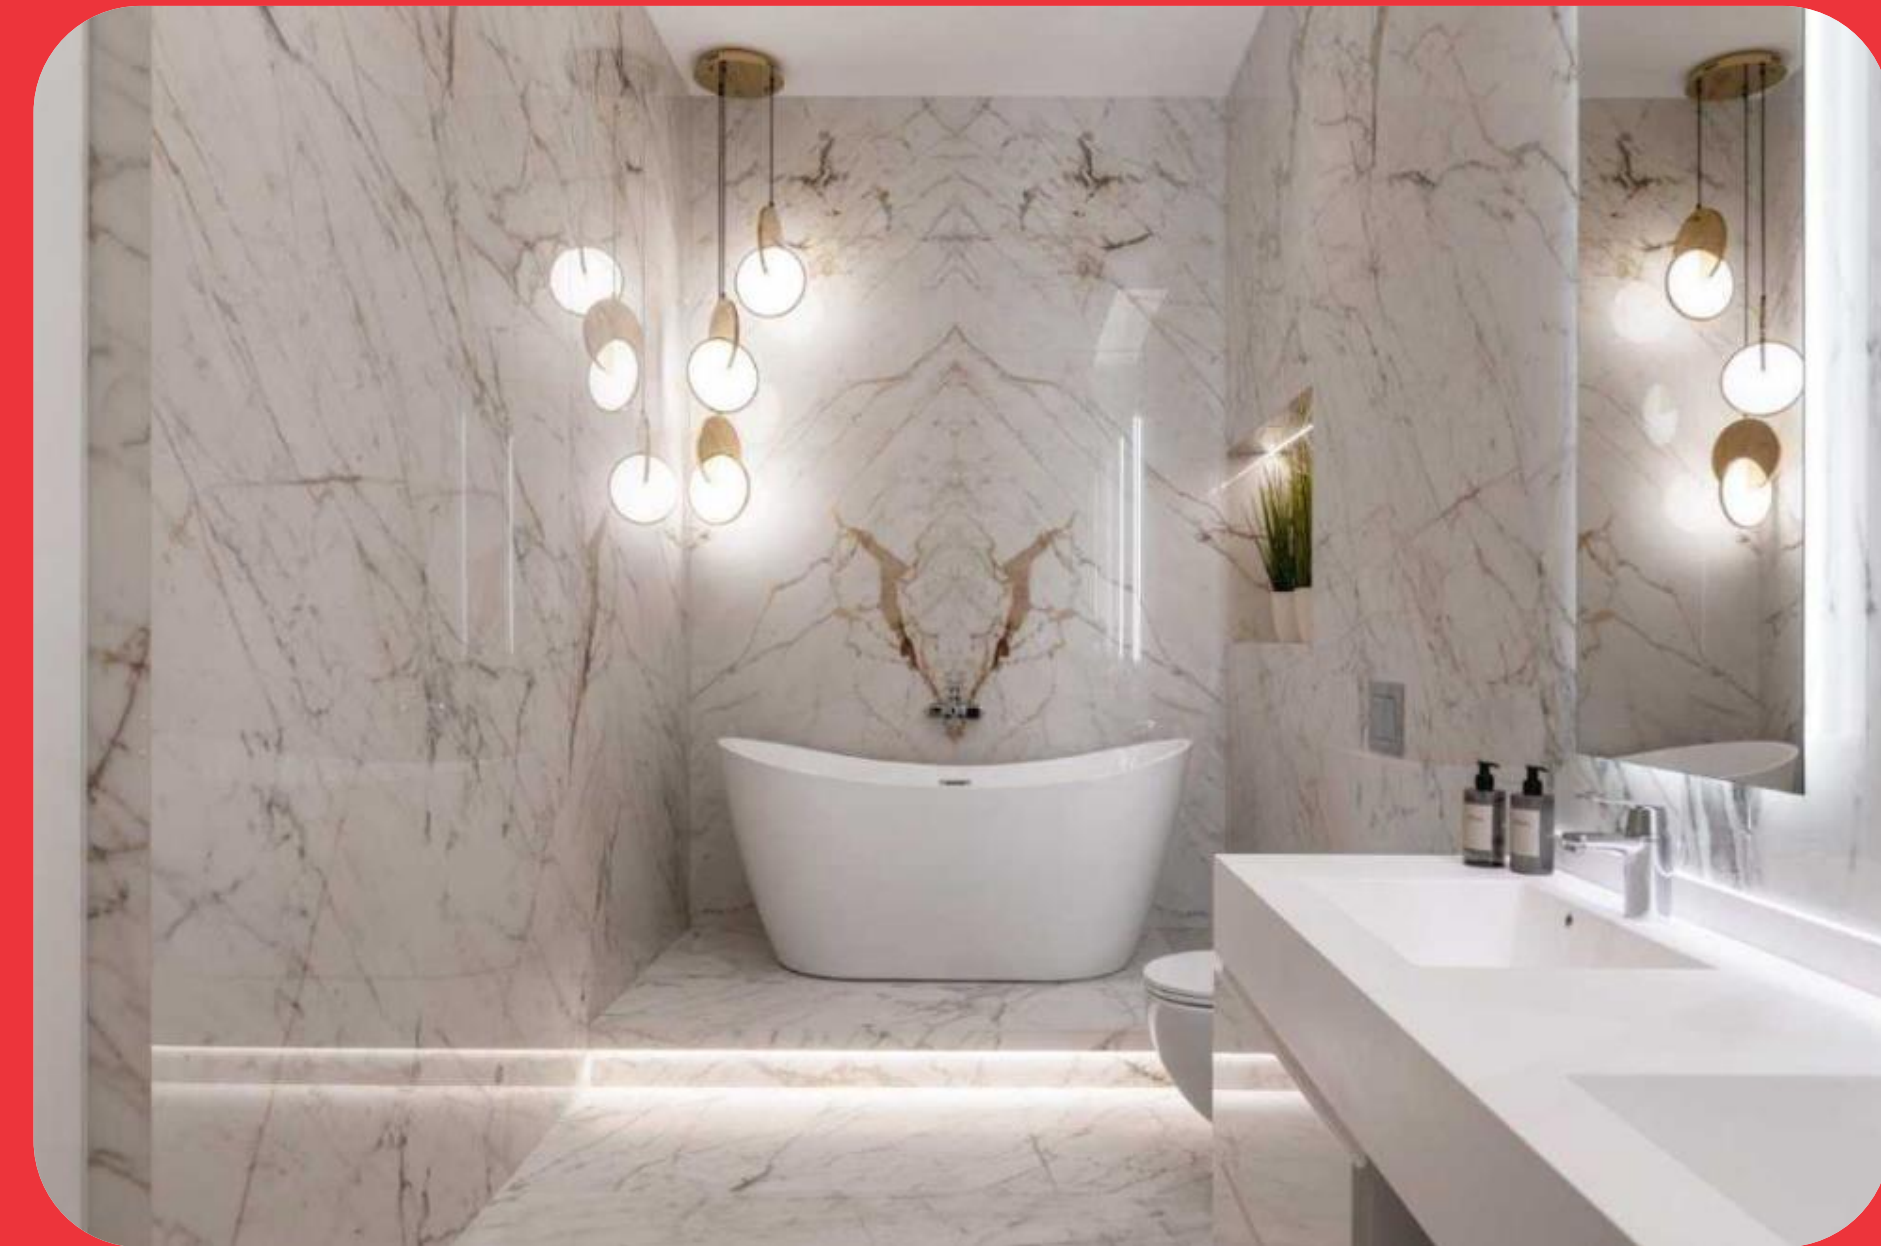

Concept & Design