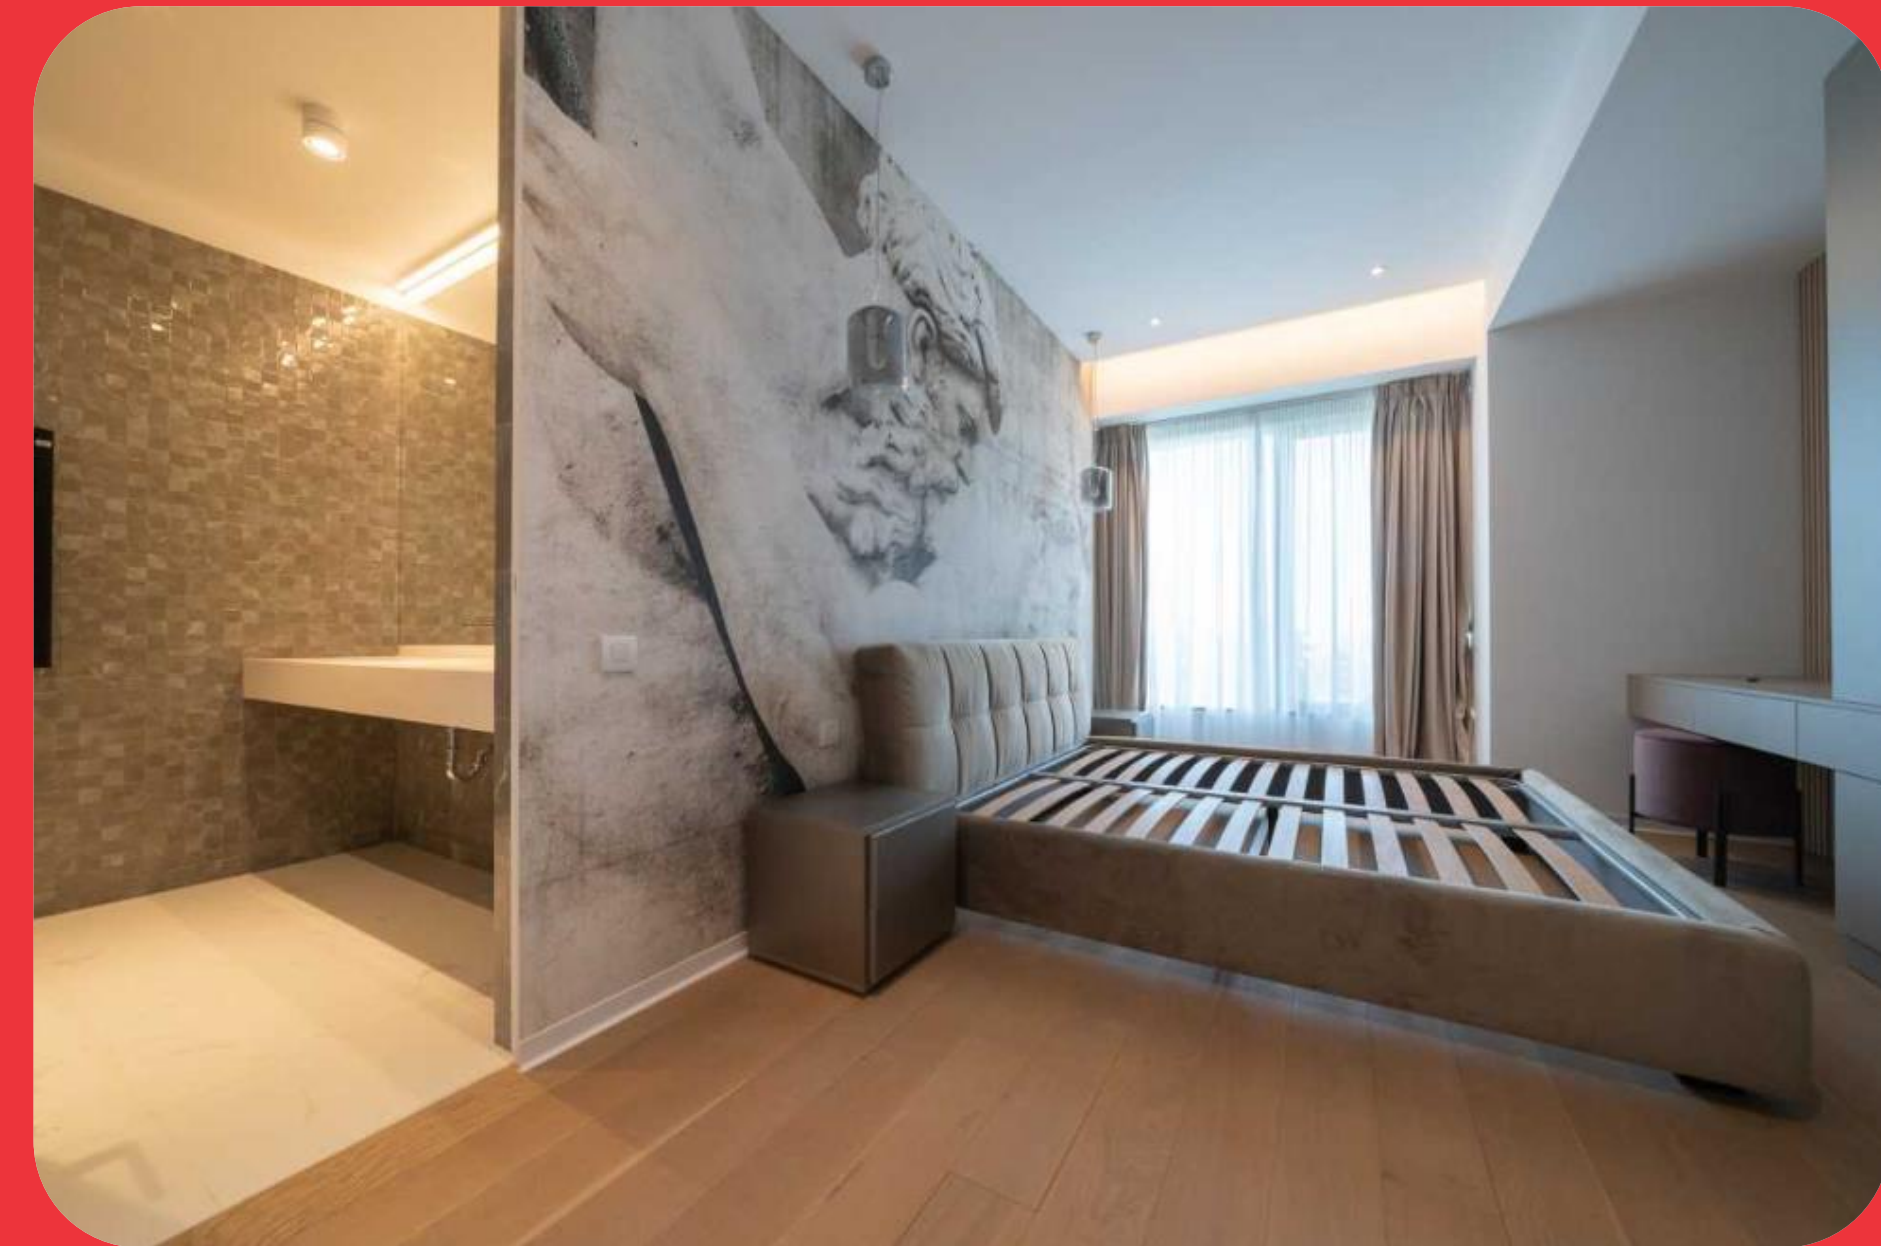

Concept & Design