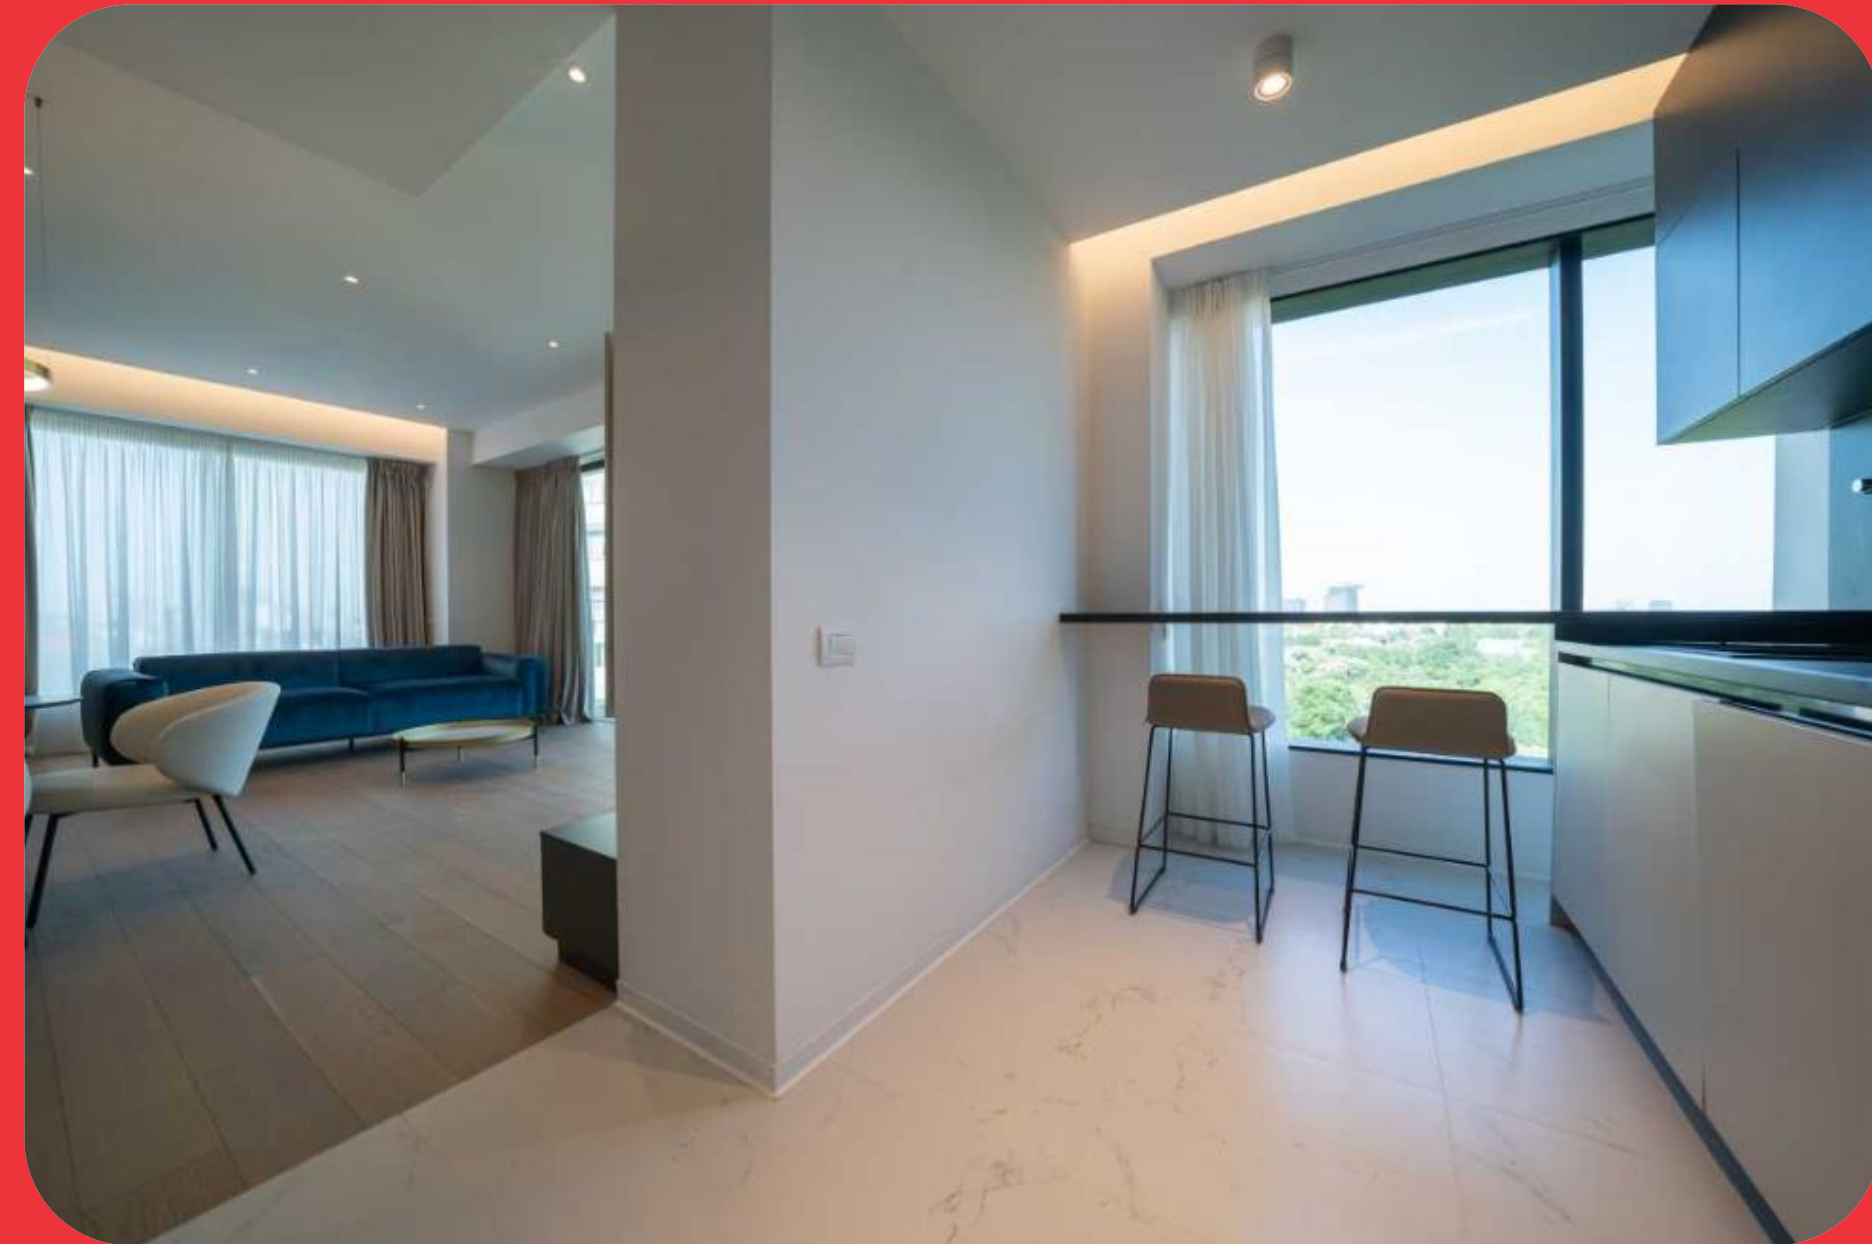

Concept & Design